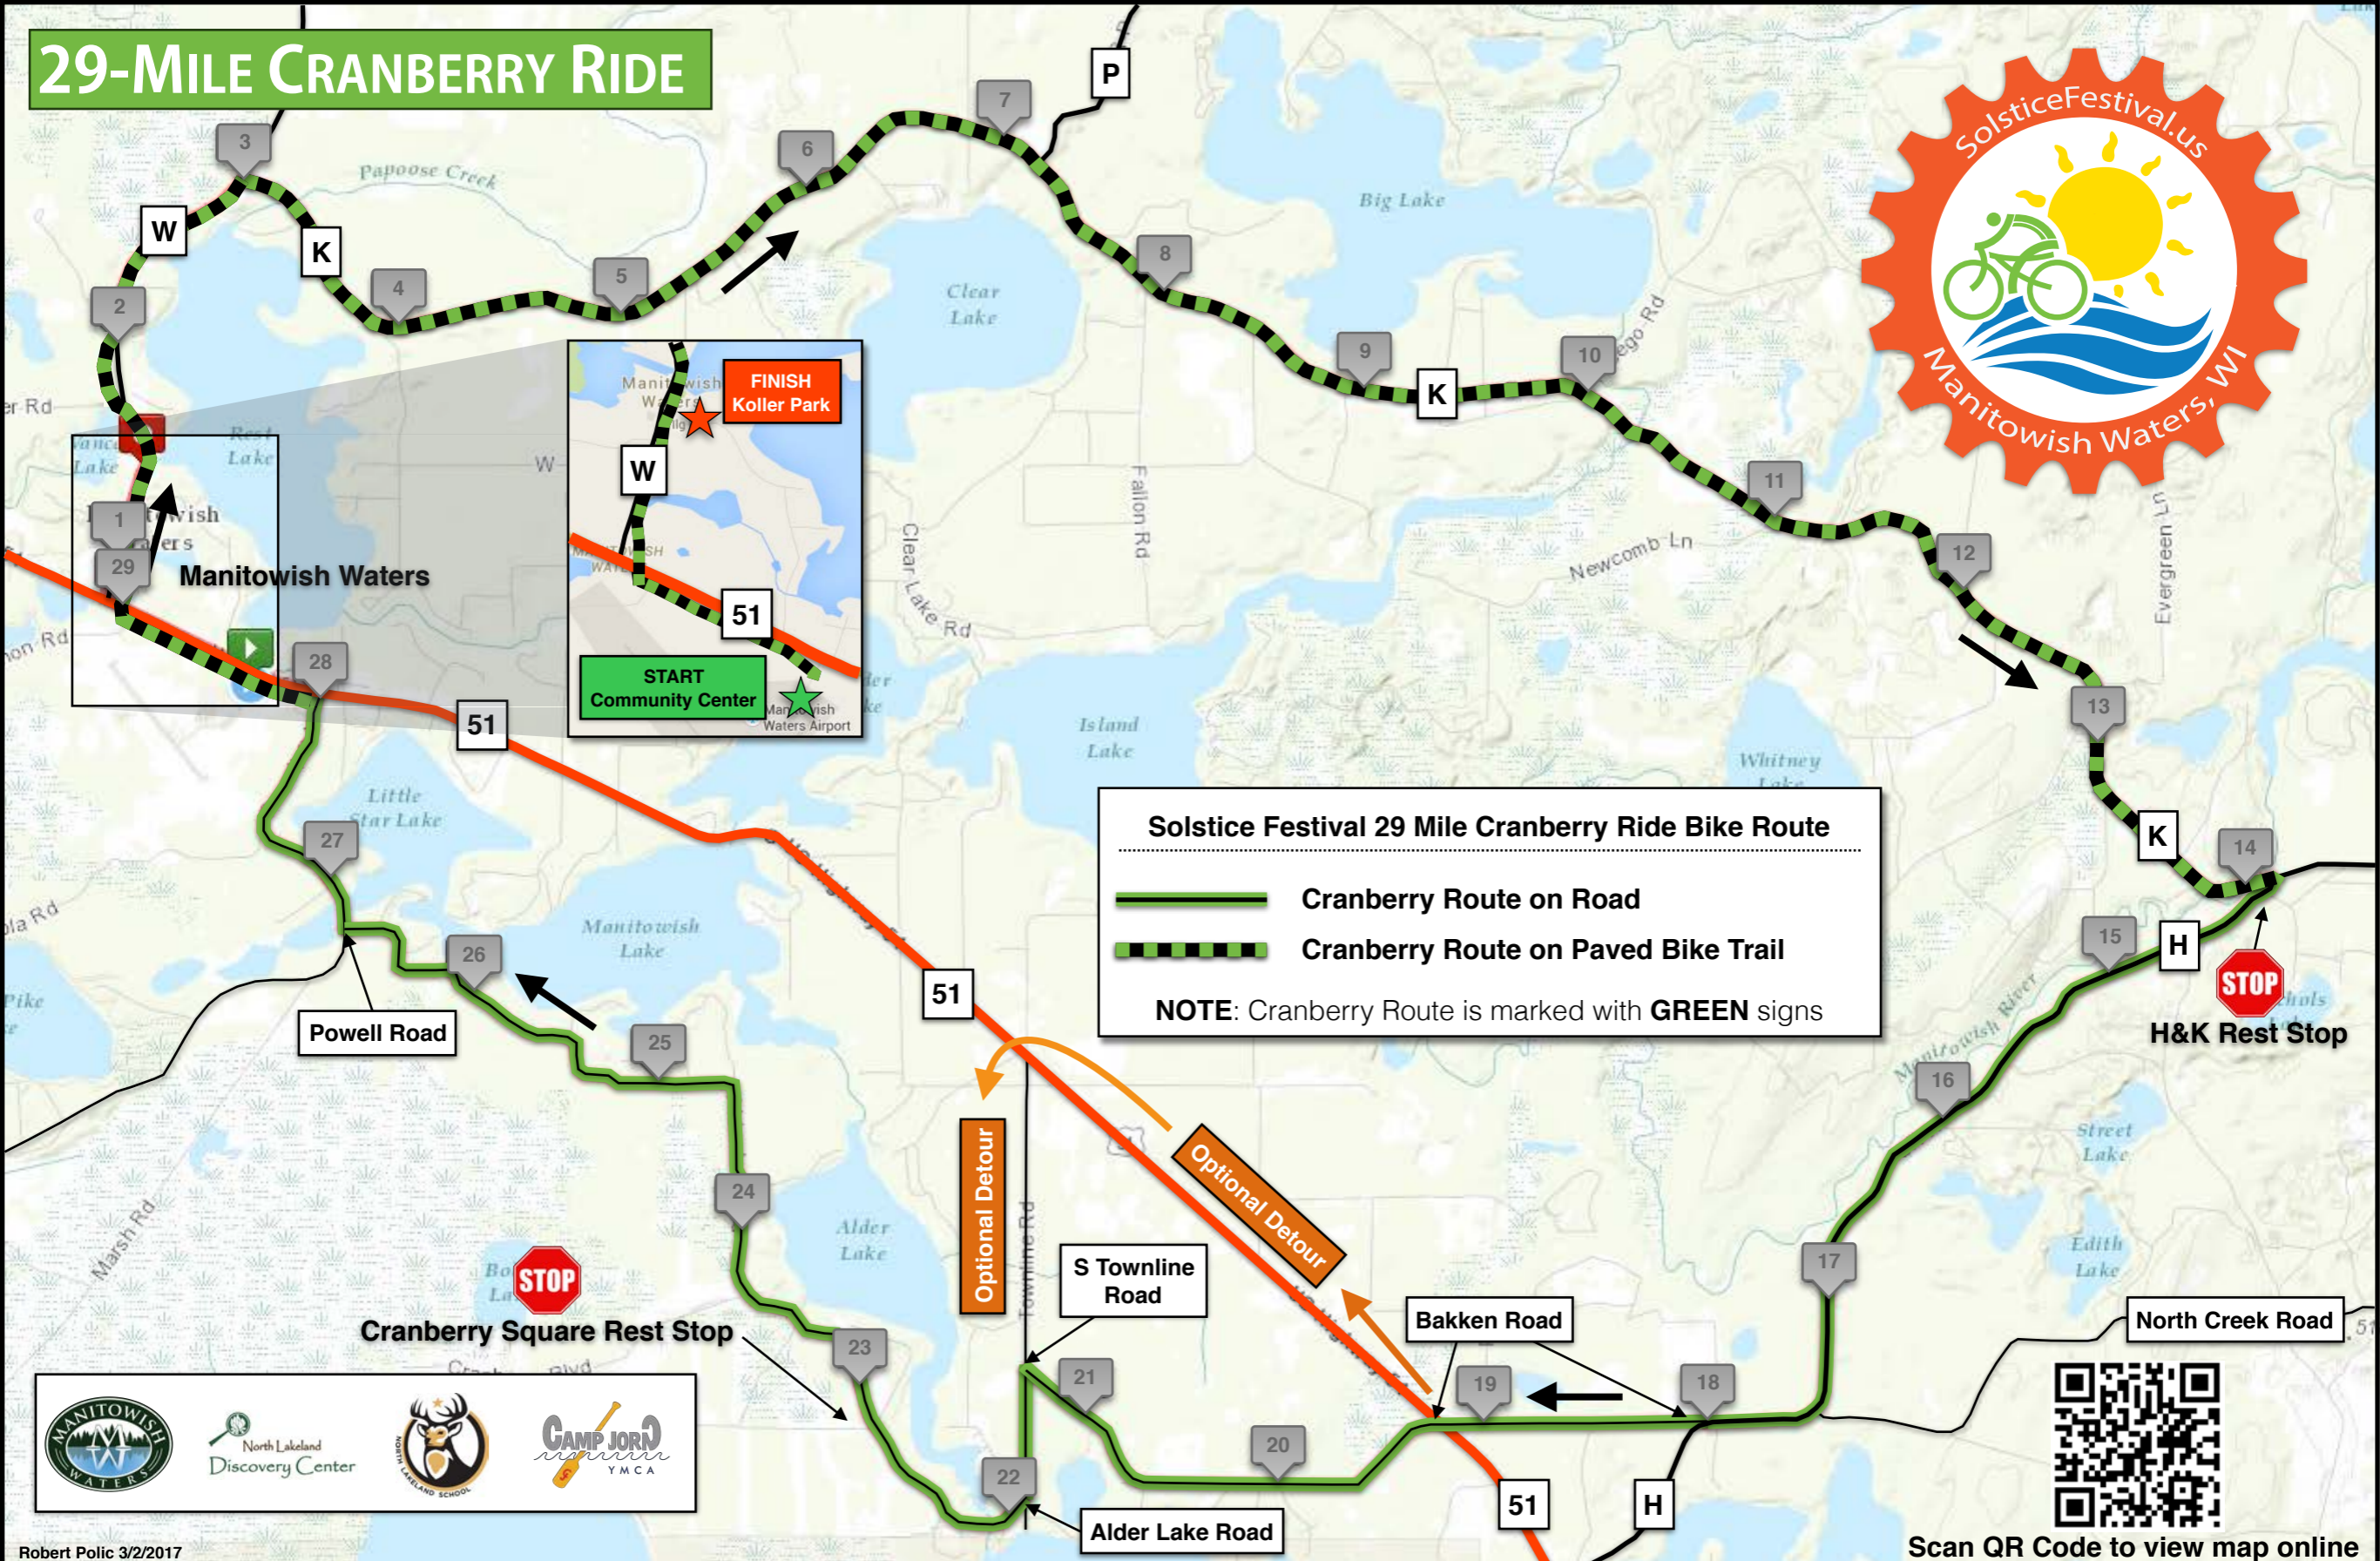

29-MILE CRANBERRY RIDE

Solstice Festival 29 Mile Cranberry Ride Bike Route

Cranberry Route on Road
 Cranberry Route on Paved Bike Trail

NOTE: Cranberry Route is marked with **GREEN** signs

Robert Polic 3/2/2017

CUE SHEET

Mile 0	LEFT on bike path - follow bike path to HWY K	Mile 19	Cross HWY 51 to stay on Bakken Road	Mile 26.5	RIGHT on Powell Road
Mile 3	RIGHT to continue on bike path along HWY K	Mile 21	LEFT on S Townline Road	Mile 28	LEFT on bike path at HWY 51
Mile 14	RIGHT on HWY H - REST STOP	Mile 22	Stay RIGHT on to Alder Lake Road	Mile 29.5	Finish at Koller Park in downtown
Mile 18	STRAIGHT on Bakken Road	Mile 23	Cranberry Square REST STOP		

Scan QR Code to view map online